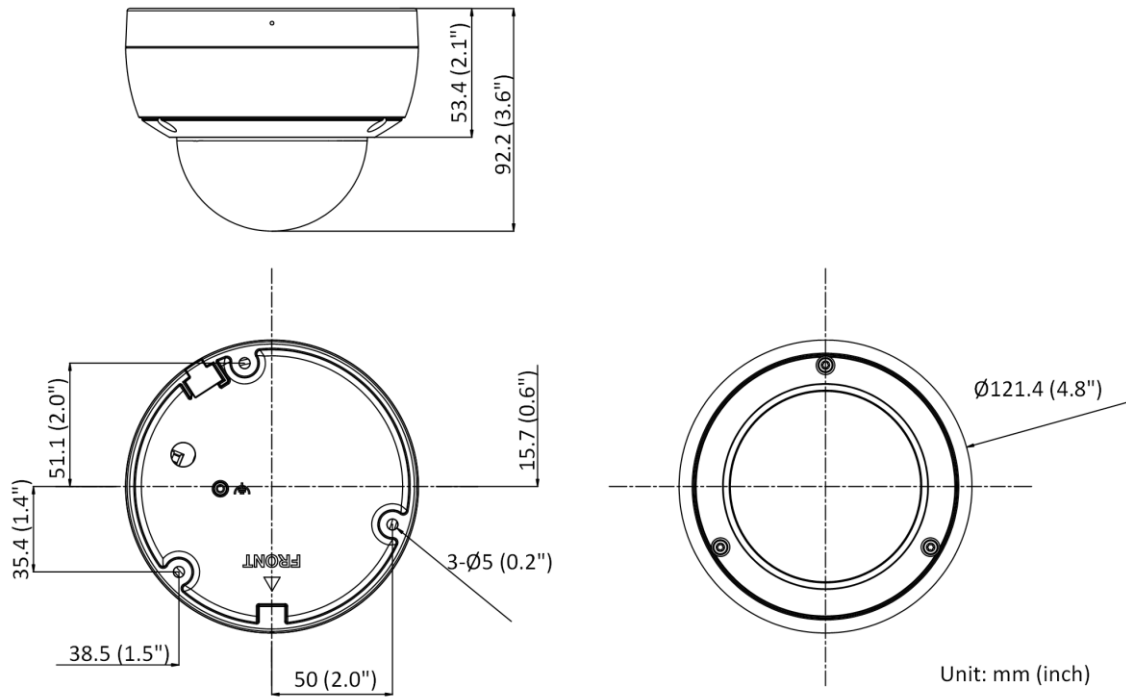

▪ Available Model

DS-2CD2166G2-I (2.8/4/6 mm)

DS-2CD2166G2-ISU (2.8/4/6 mm)

DS-2CD2166G2-ISU (2.8/4/6 mm) (Black)

▪ Dimension